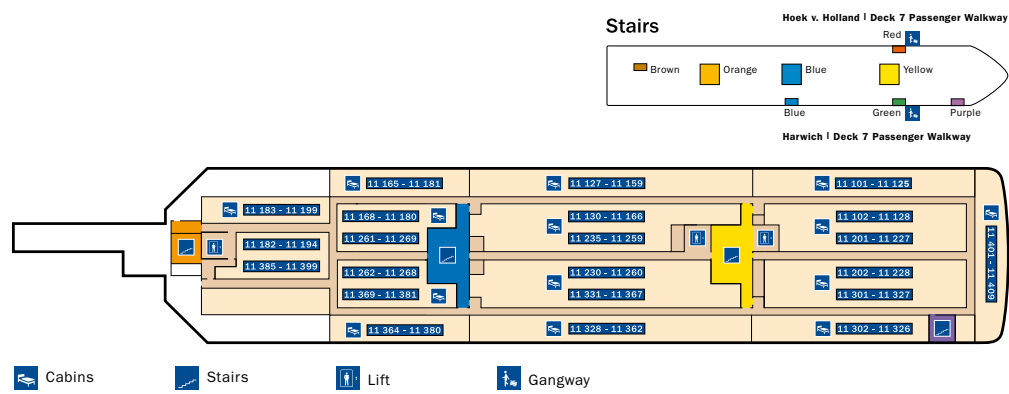

Welcome on board!

www.stenaline.co.uk

www.stenaline.nl

Stena Hollandica & Stena Britannica

Route:	Hoek van Holland - Harwich
Ship type:	Ropax
Length:	240m
Breadth:	32.0m
Sailing time:	7hrs
Speed:	22 knots
Capacity:	1200 passengers
	230 cars
Cabins:	538 cabins

Opening hours

Facilities	Deck	Stena Hollandica 	Stena Britannica 
Guest Service	deck 9	Open 24 hours per day	Open 24 hours per day
Bureau de Change	deck 9	Open 12.00-15.00, 20.00-21.00 and 22.00-00.30hrs	Open 09.00-11.00, 14.00-15.00 and 19.00-22.00hrs
Taste Restaurant	deck 9	Open 06.30-08.00 (breakfast buffet) 12.30-20.30 and 21.30-01.00hrs (free flow)	Open 05.30-06.30 and 08.00-10.00 (breakfast buffet), 10.00-14.30 and 18.00-22.00hrs (free flow)
Metropolitan à la Carte Restaurant	deck 9	Open 12.30-17.00, 17.00-20.00, and 22.00-01.00hrs	Open 12.00-14.00, 18.30-22.00hrs
Taste Wine Bar	deck 9	Open 12.30-01.30hrs	Open 12.00-15.00 and 18.00-00.00hrs
Riva Bar	deck 9	Open 12.30-20.30 and 21.30-01.30hrs	Open 08.00-15.00 and 18.00-23.00hrs
Barista Bar	deck 9	Open 06.30-08.00, 12.30-20.30 and 21.30-01.30hrs	Open 05.30-07.00, 08.00-15.00 and 18.00-22.00hrs
Stena Shopping	deck 9	Open 07.00-07.45, 13.00-20.30, 22.00-01.00hrs	Open 09.00-15.00, 19.00-23.00hrs

All mentioned times are Dutch times

All mentioned times are UK times

Services

Facilities	Deck	Stena Hollandica & Stena Britannica
Kids Playground	deck 9	For children up to 9 years old
Teen Town	deck 9	Teenage area
Gaming Area	deck 9	Slot machines
Cinema	deck 9	Programme and tickets available at the Guest Service Desk
Casino	deck 9	Blackjack and roulette
Stena Plus Lounge	deck 9	Exclusive lounge, incl. refreshments, newspapers and magazines. Tickets available at the Barista Bar.
News room & Magazine lounge	deck 9	Lounge with magazines and a large videowall with the latest news
Internet room	deck 9	Fixed internetstations, free of charge
Sundeck Bar	deck 9	Opening hours depending on the weather

Stena Hollandica & Stena Britannica

Deck 11

Deck 10

Deck 9