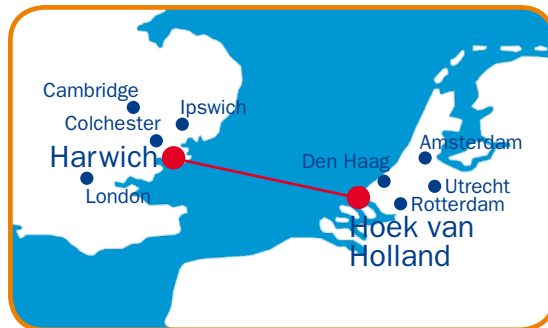

Welcome on board!

www.stenaline.co.uk

www.stenaline.nl

Stena Hollandica & Stena Britannica

Route:	Hoek van Holland - Harwich
Ship type:	Ropax
Length:	240m
Breadth:	32.0m
Sailing time:	7hrs
Speed:	22 knots
Capacity:	1200 passengers
	230 cars
Cabins:	538 cabins