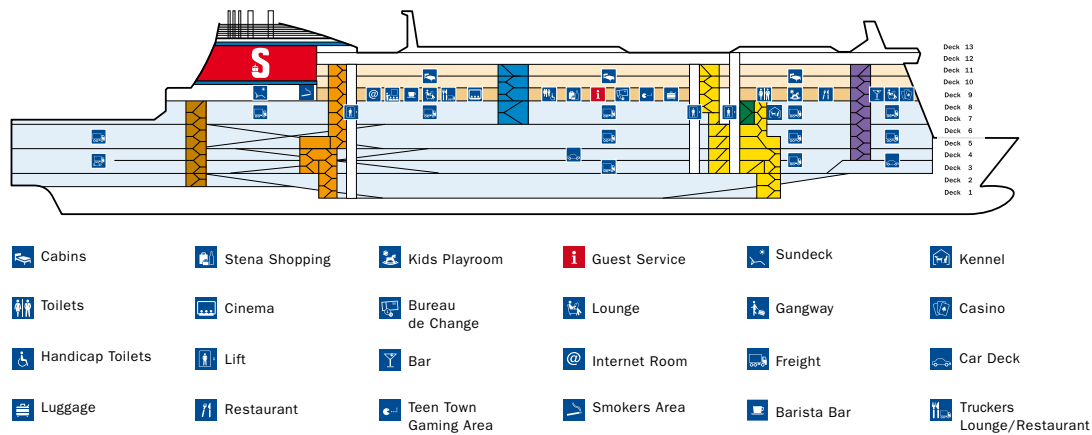

Welcome on board!

www.stenaline.co.uk

www.stenaline.nl

Stena Hollandica & Stena Britannica

Route:	Hoek van Holland - Harwich
Ship type:	Ropax
Length:	240m
Breadth:	32.0m
Sailing time:	7hrs
Speed:	22 knots
Capacity:	1200 passengers
	230 cars
Cabins:	538 cabins

Opening hours

Facilities	Deck	Stena Hollandica 	Stena Britannica 
Guest Service	deck 9	Open 24 hours per day	Open 24 hours per day
Bureau de Change	deck 9	Open 12.00-15.00, 20.00-21.00 and 22.00-00.30hrs	Open 09.00-11.00, 14.00-15.00 and 19.00-22.00hrs
Taste Restaurant	deck 9	Open 06.30-08.00 (breakfast buffet) 12.30-20.30 and 21.30-01.00hrs (free flow)	Open 05.30-06.30 and 08.00-10.00 (breakfast buffet), 10.00-14.30 and 18.00-22.00hrs (free flow)
Metropolitan à la Carte Restaurant	deck 9	Open 12.30-17.00, 17.00-20.00, and 22.00-01.00hrs	Open 12.00-14.00, 18.30-22.00hrs
Taste Wine Bar	deck 9	Open 12.30-01.30hrs	Open 12.00-15.00 and 18.00-00.00hrs
Riva Bar	deck 9	Open 12.30-20.30 and 21.30-01.30hrs	Open 08.00-15.00 and 18.00-23.00hrs
Barista Bar	deck 9	Open 06.30-08.00, 12.30-20.30 and 21.30-01.30hrs	Open 05.30-07.00, 08.00-15.00 and 18.00-22.00hrs
Stena Shopping	deck 9	Open 07.00-07.45, 13.00-20.30, 22.00-01.00hrs	Open 09.00-15.00, 19.00-23.00hrs

All mentioned times are Dutch times

All mentioned times are UK times

Services

Facilities	Deck	Stena Hollandica & Stena Britannica
Kids Playground	deck 9	For children up to 9 years old
Teen Town	deck 9	Teenage area
Gaming Area	deck 9	Slot machines
Cinema	deck 9	Programme and tickets available at the Guest Service Desk
Casino	deck 9	Blackjack and roulette
Stena Plus Lounge	deck 9	Exclusive lounge, incl. refreshments, newspapers and magazines. Tickets available at the Barista Bar.
News room & Magazine lounge	deck 9	Lounge with magazines and a large videowall with the latest news
Internet room	deck 9	Fixed internetstations, free of charge
Sundeck Bar	deck 9	Opening hours depending on the weather

Stena Hollandica & Stena Britannica

Deck 11

Deck 10

Deck 9