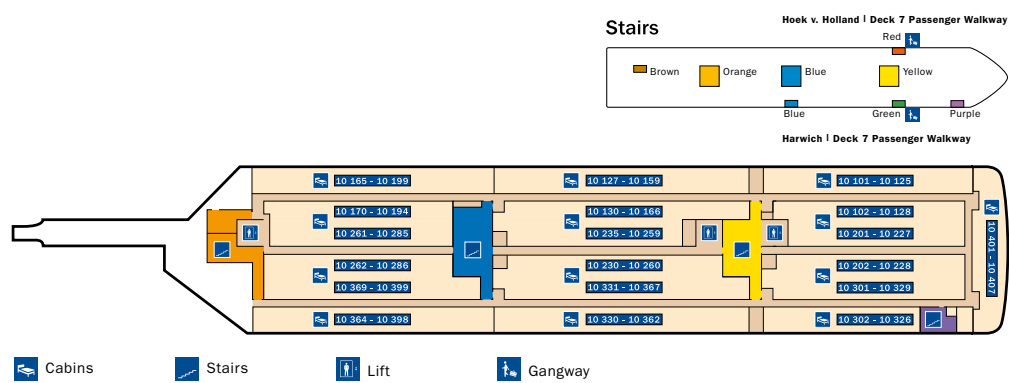

Welcome on board!

www.stenaline.co.uk

www.stenaline.nl

Stena Hollandica & Stena Britannica

Route:	Hoek van Holland - Harwich
Ship type:	Ropax
Length:	240m
Breadth:	32.0m
Sailing time:	7hrs
Speed:	22 knots
Capacity:	1200 passengers
	230 cars
Cabins:	538 cabins

All mentioned times are Dutch times

All mentioned times are UK times

Services

Facilities	Deck	Stena Hollandica & Stena Britannica
Kids Playground	deck 9	For children up to 9 years old
Teen Town	deck 9	Teenage area
Gaming Area	deck 9	Slot machines
Cinema	deck 9	Programme and tickets available at the Guest Service Desk
Casino	deck 9	Blackjack and roulette
Stena Plus Lounge	deck 9	Exclusive lounge, incl. refreshments, newspapers and magazines. Tickets available at the Barista Bar.
News room & Magazine lounge	deck 9	Lounge with magazines and a large videowall with the latest news
Internet room	deck 9	Fixed internetstations, free of charge
Sundeck Bar	deck 9	Opening hours depending on the weather

Stena Hollandica & Stena Britannica

Deck 11

Deck 10

Deck 9